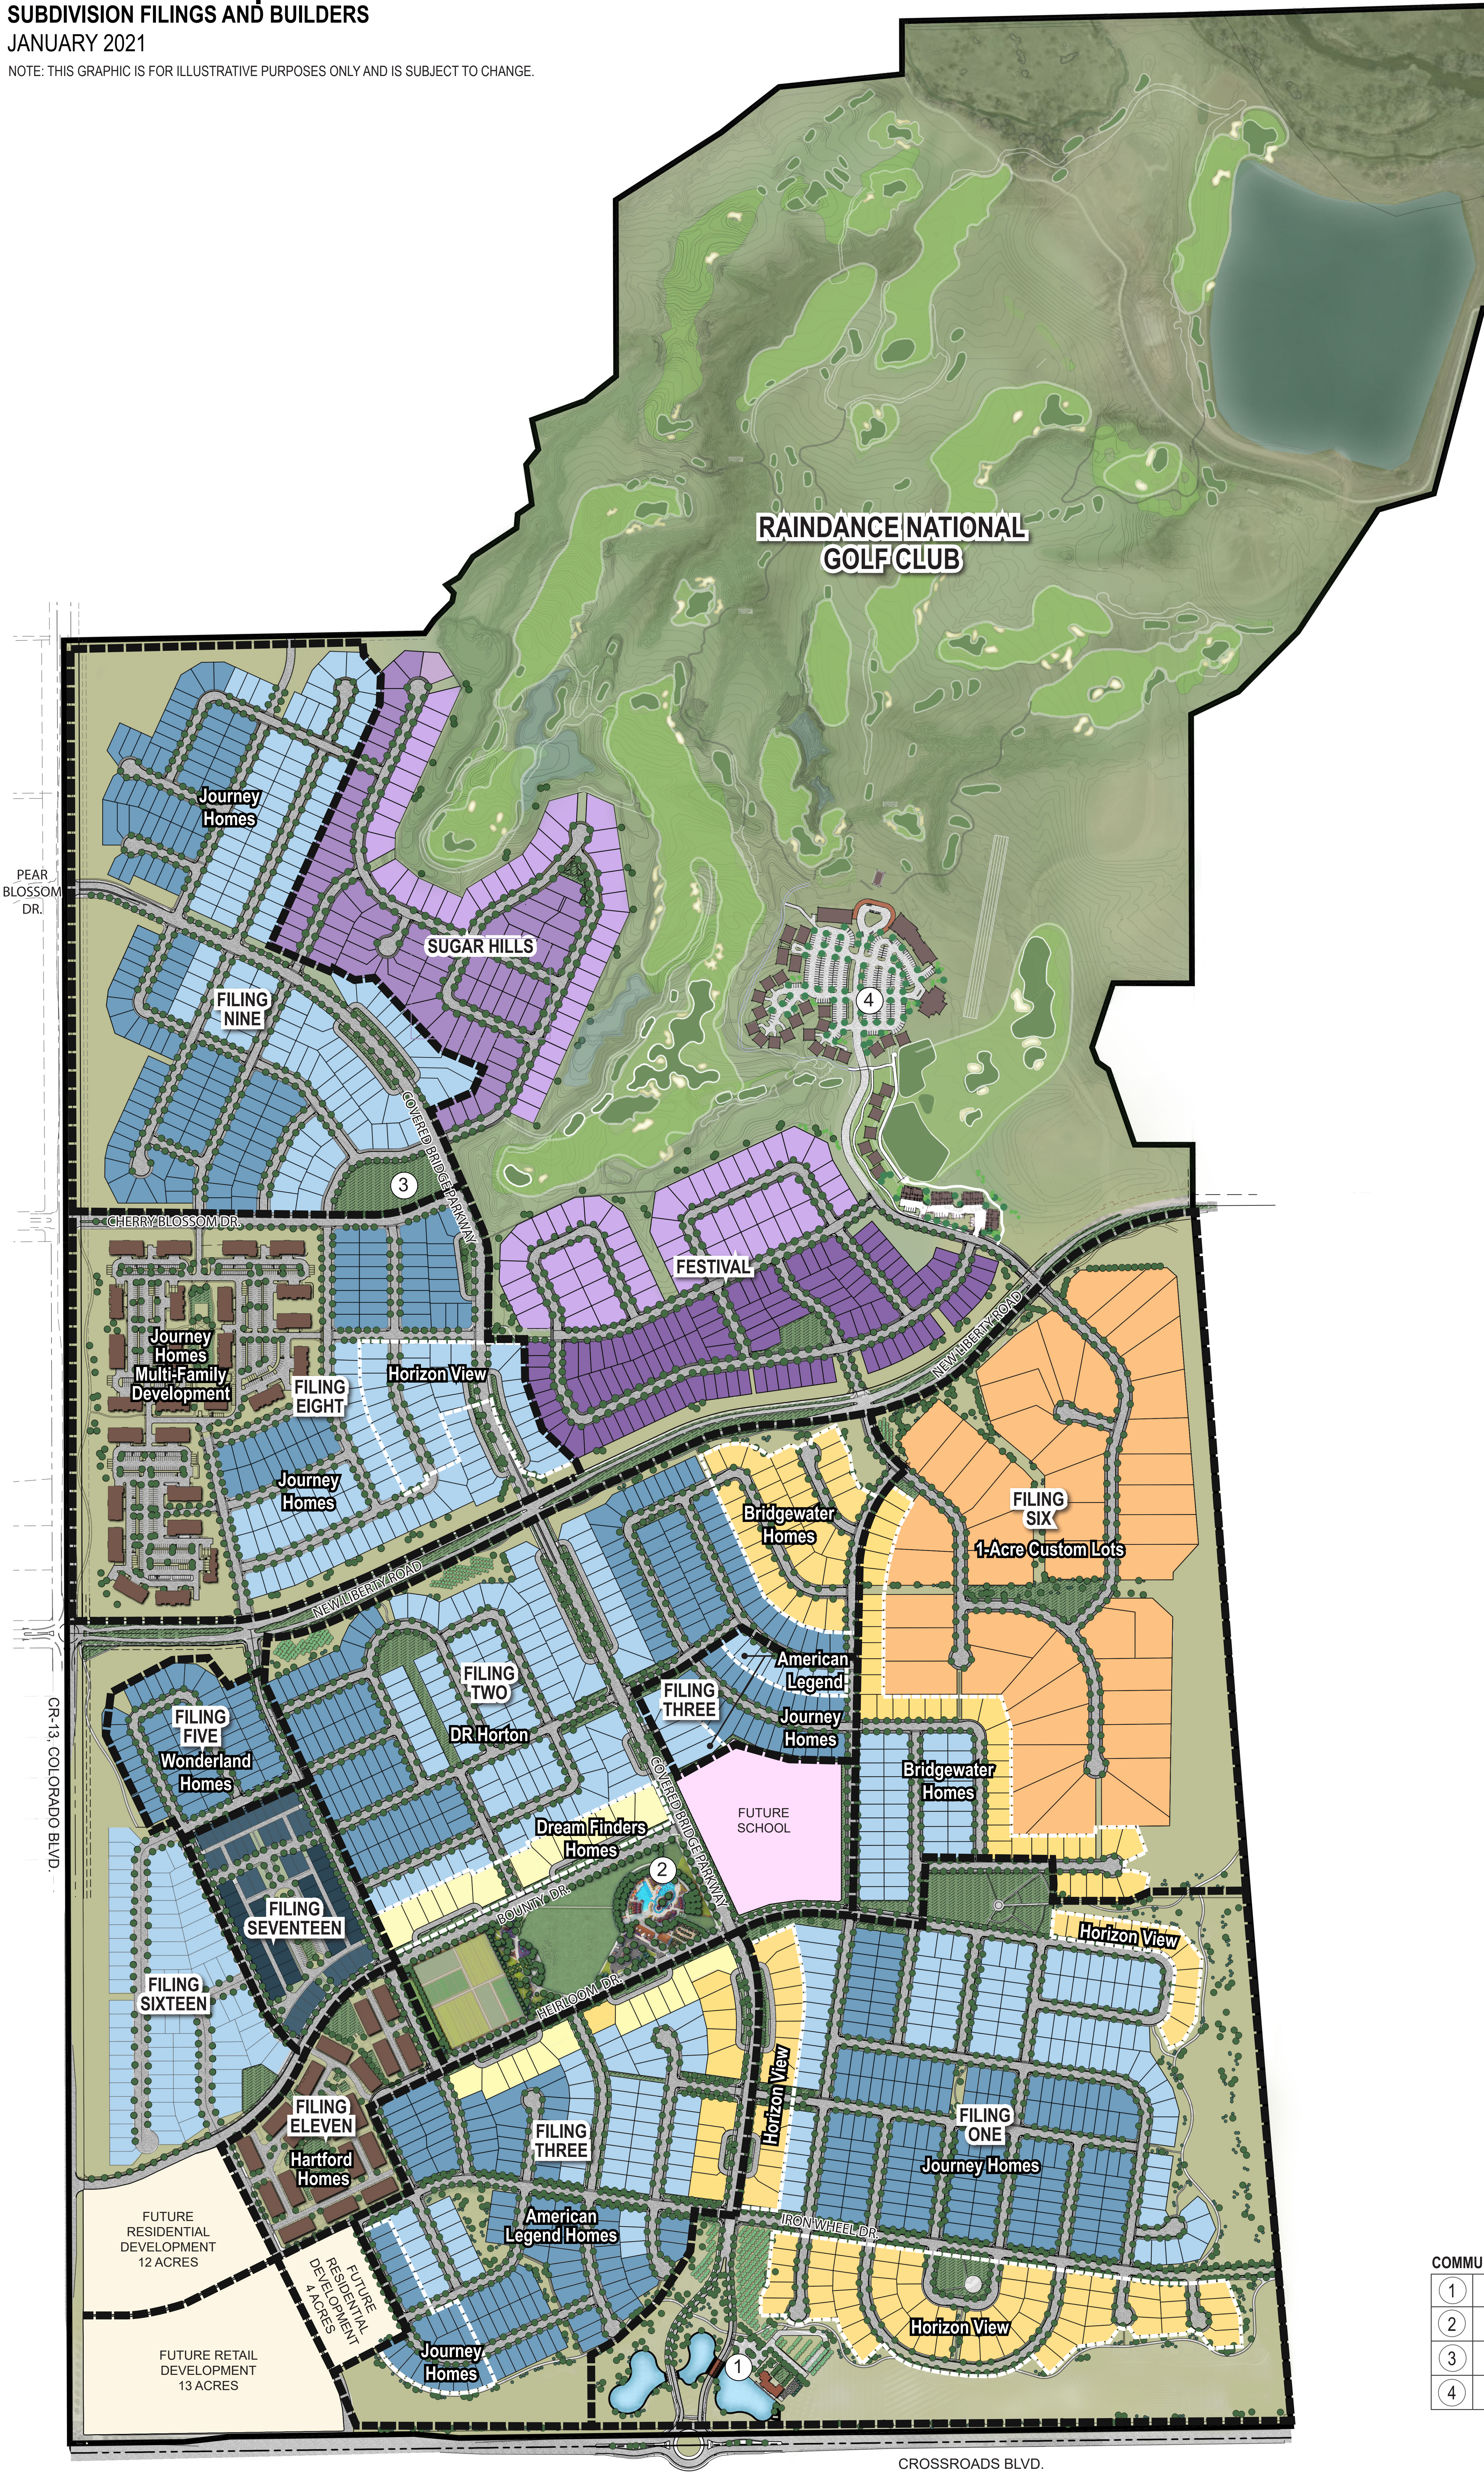

RAINDANCE | OVERALL PLAN

SUBDIVISION FILINGS AND BUILDERS

JANUARY 2021

NOTE: THIS GRAPHIC IS FOR ILLUSTRATIVE PURPOSES ONLY AND IS SUBJECT TO CHANGE.

LEGEND

FILING ONE

Builder	Lot Size	Number of Lots
Horizon View	70' X 110'	88
Journey	60' X 110'	96
Journey	50' X 110'	153
		337

FILING TWO

Builder	Lot Size	Number of Lots
Dream Finders	70' X 130'	14
Bridgewater	70' X 110'	34
DR Horton	60' X 110'	106
DR Horton	50' X 110'	124
		278

FILING THREE SOUTHERN LOTS

Builder	Lot Size	Number of Lots
American Legend	70' X 130'	12
American Legend	70' X 110'	11
American Legend	60' X 110'	57
American Legend	50' X 110'	91
Journey	50' X 110'	22

FILING THREE NORTHERN LOTS

Builder	Lot Size	Number of Lots
American Legend	60' X 110'	13
Journey	50' X 110'	27
		233

FILING FIVE LOTS

Builder	Lot Size	Number of Lots
Wonderland Homes	55' X 110'/120'	53

FILING SIX LOTS

Builder	Lot Size	Number of Lots
Custom Home Lots	1 Acre	45
Bridgewater	70' X 110'	40
Bridgewater	60' X 110'	40
		125

FILING EIGHT LOTS

Builder	Lot Size	Number of Lots
Journey	60' X 110'	53
Journey	52' X 110'	52
Horizon View	60' X 110'	33
		138